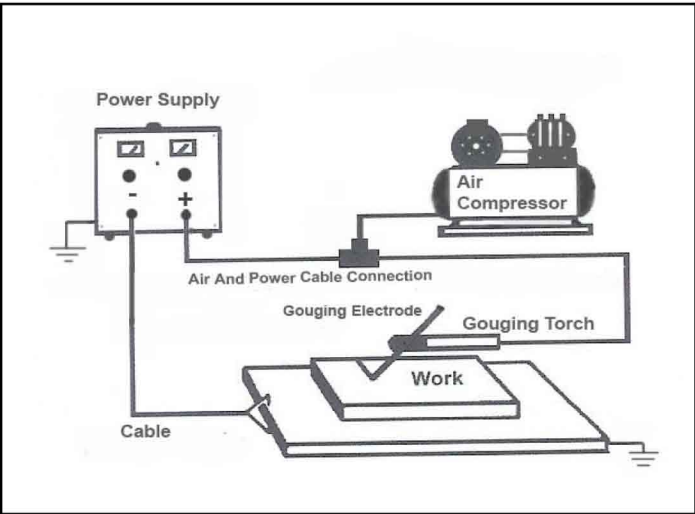

**K-3**

**K-4000**

PART NO	CURRENT RANGE (AMP)	ELECTRODE SIZE	COMPRESSOR CAPACITY
K-3	90 – 600	ROUND : 5/32 , 3/16 , 1/4 , 5/16 , 3/8 FLAT : 3/16 x 3/8 , 3/16 x 5/8	3.0 HP ( 23 cfm)
K-4000	300 - 1000	ROUND : 5/32 , 3/16 , 1/4 , 5/16 , 3/8 , 7/16 , 1/2 FLAT : 3/16 x 3/8 , 3/16 x 5/8	5.0 HP ( 26 cfm )